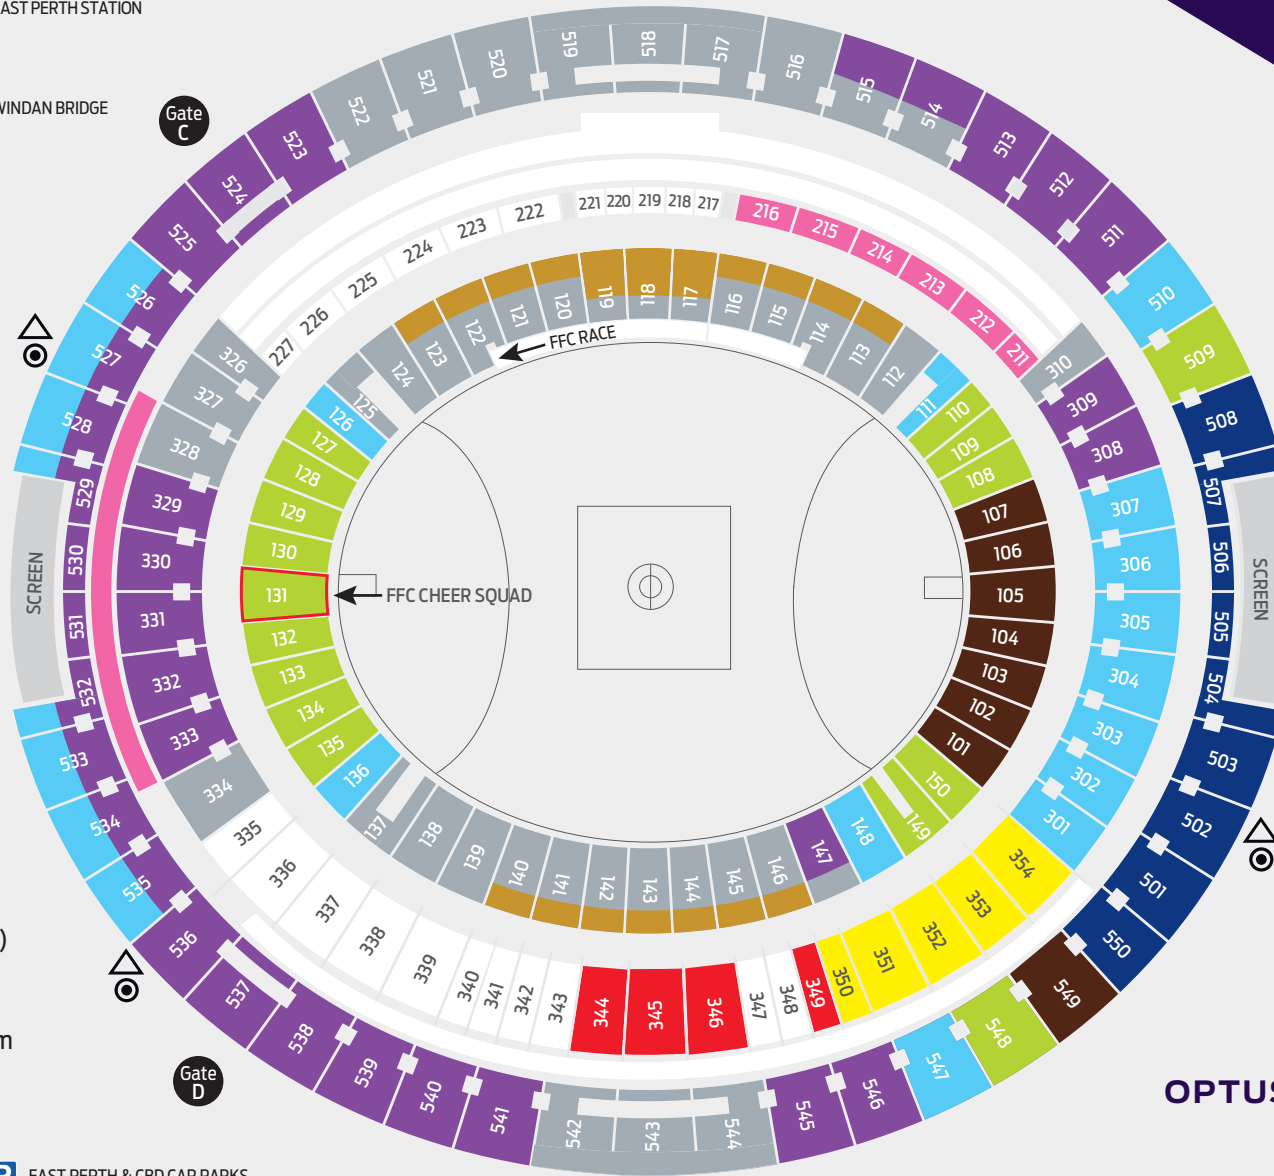

FREMANTLE DOCKERS MEMBERSHIP

P EAST PERTH CAR PARKS

WINDAN BRIDGE

Gate C

SEATING CATEGORIES

- Sports Lounge
- Platinum Terrace
- Premiership Terrace
- Category 1
- Category 2
- Category 3
- Category 4
- Category 5
- Category 6
- General Admission

OPTUS STADIUM BUS STATION

Gate E

MAP NOT TO SCALE
SUBJECT TO CHANGE

Proud Major Sponsors

Gate B
 OPTUS STADIUM TRAIN STATION

TAXI

Gate A

Gate D

VICTORIA PARK DRIVE

OPTUS STADIUM

SWAN RIVER